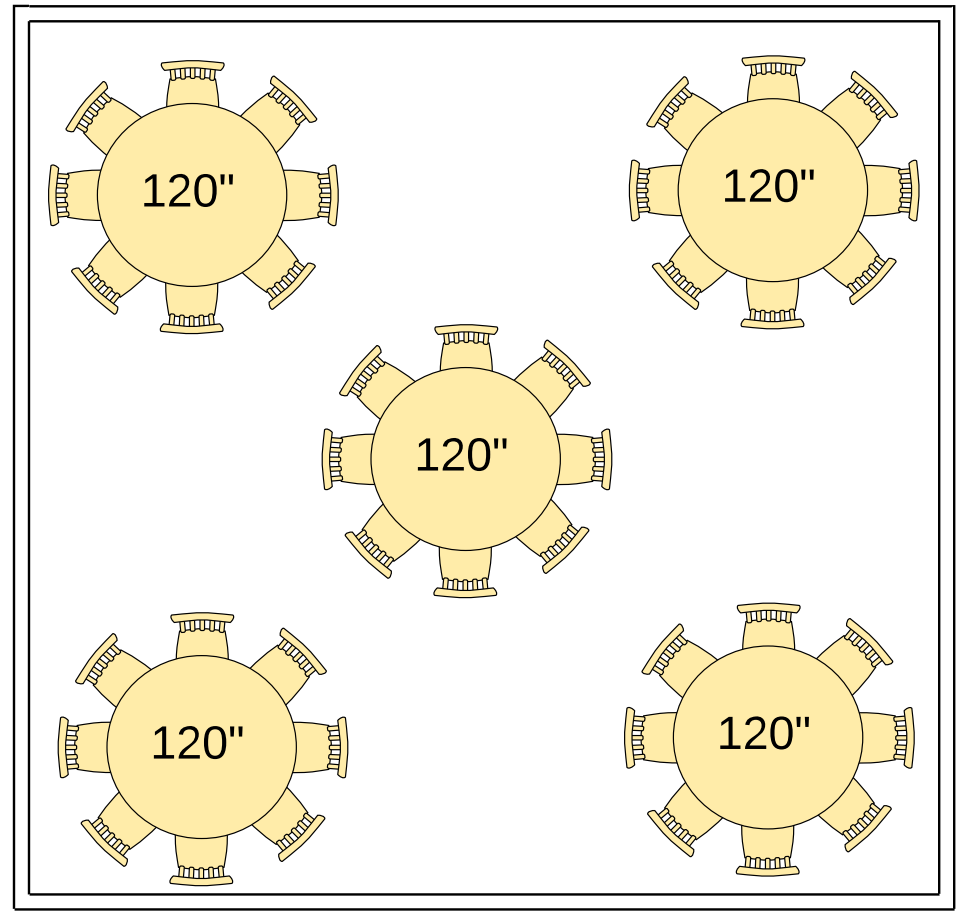

# Newsome Wedding

CEREMONY  
100 chairs

110"

82 x 44 Table  
132 x 90

Kitchen

85"  
85"  
85"  
85"

110"

85" gifts  
85" gifts

85" memory  
85" memory

Parking Lot