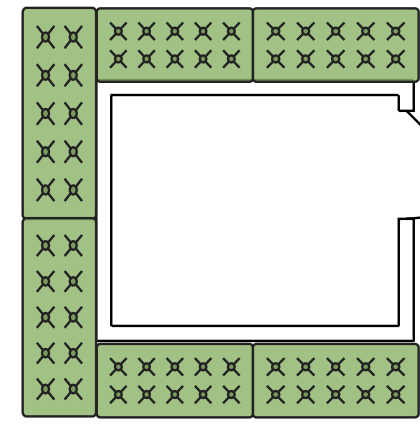

# Newsome Wedding

CEREMONY  
100 chairs

110"

82 x 44 Table  
132 x 90

Kitchen

85"  
85"  
85"  
85"

110"

85" gifts  
85" gifts

85" memory  
85" memory

Parking Lot