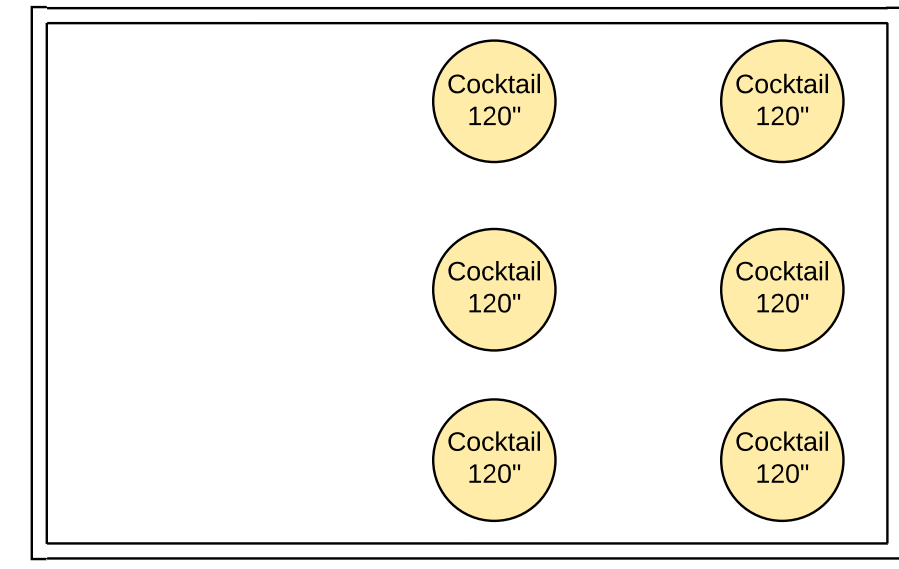

# Newsome Wedding

CEREMONY  
100 chairs

110"

82 x 44 Table  
132 x 90

Kitchen

85"  
85"  
85"  
85"

110"

85" gifts  
85" gifts

85" memory  
85" memory

Parking Lot