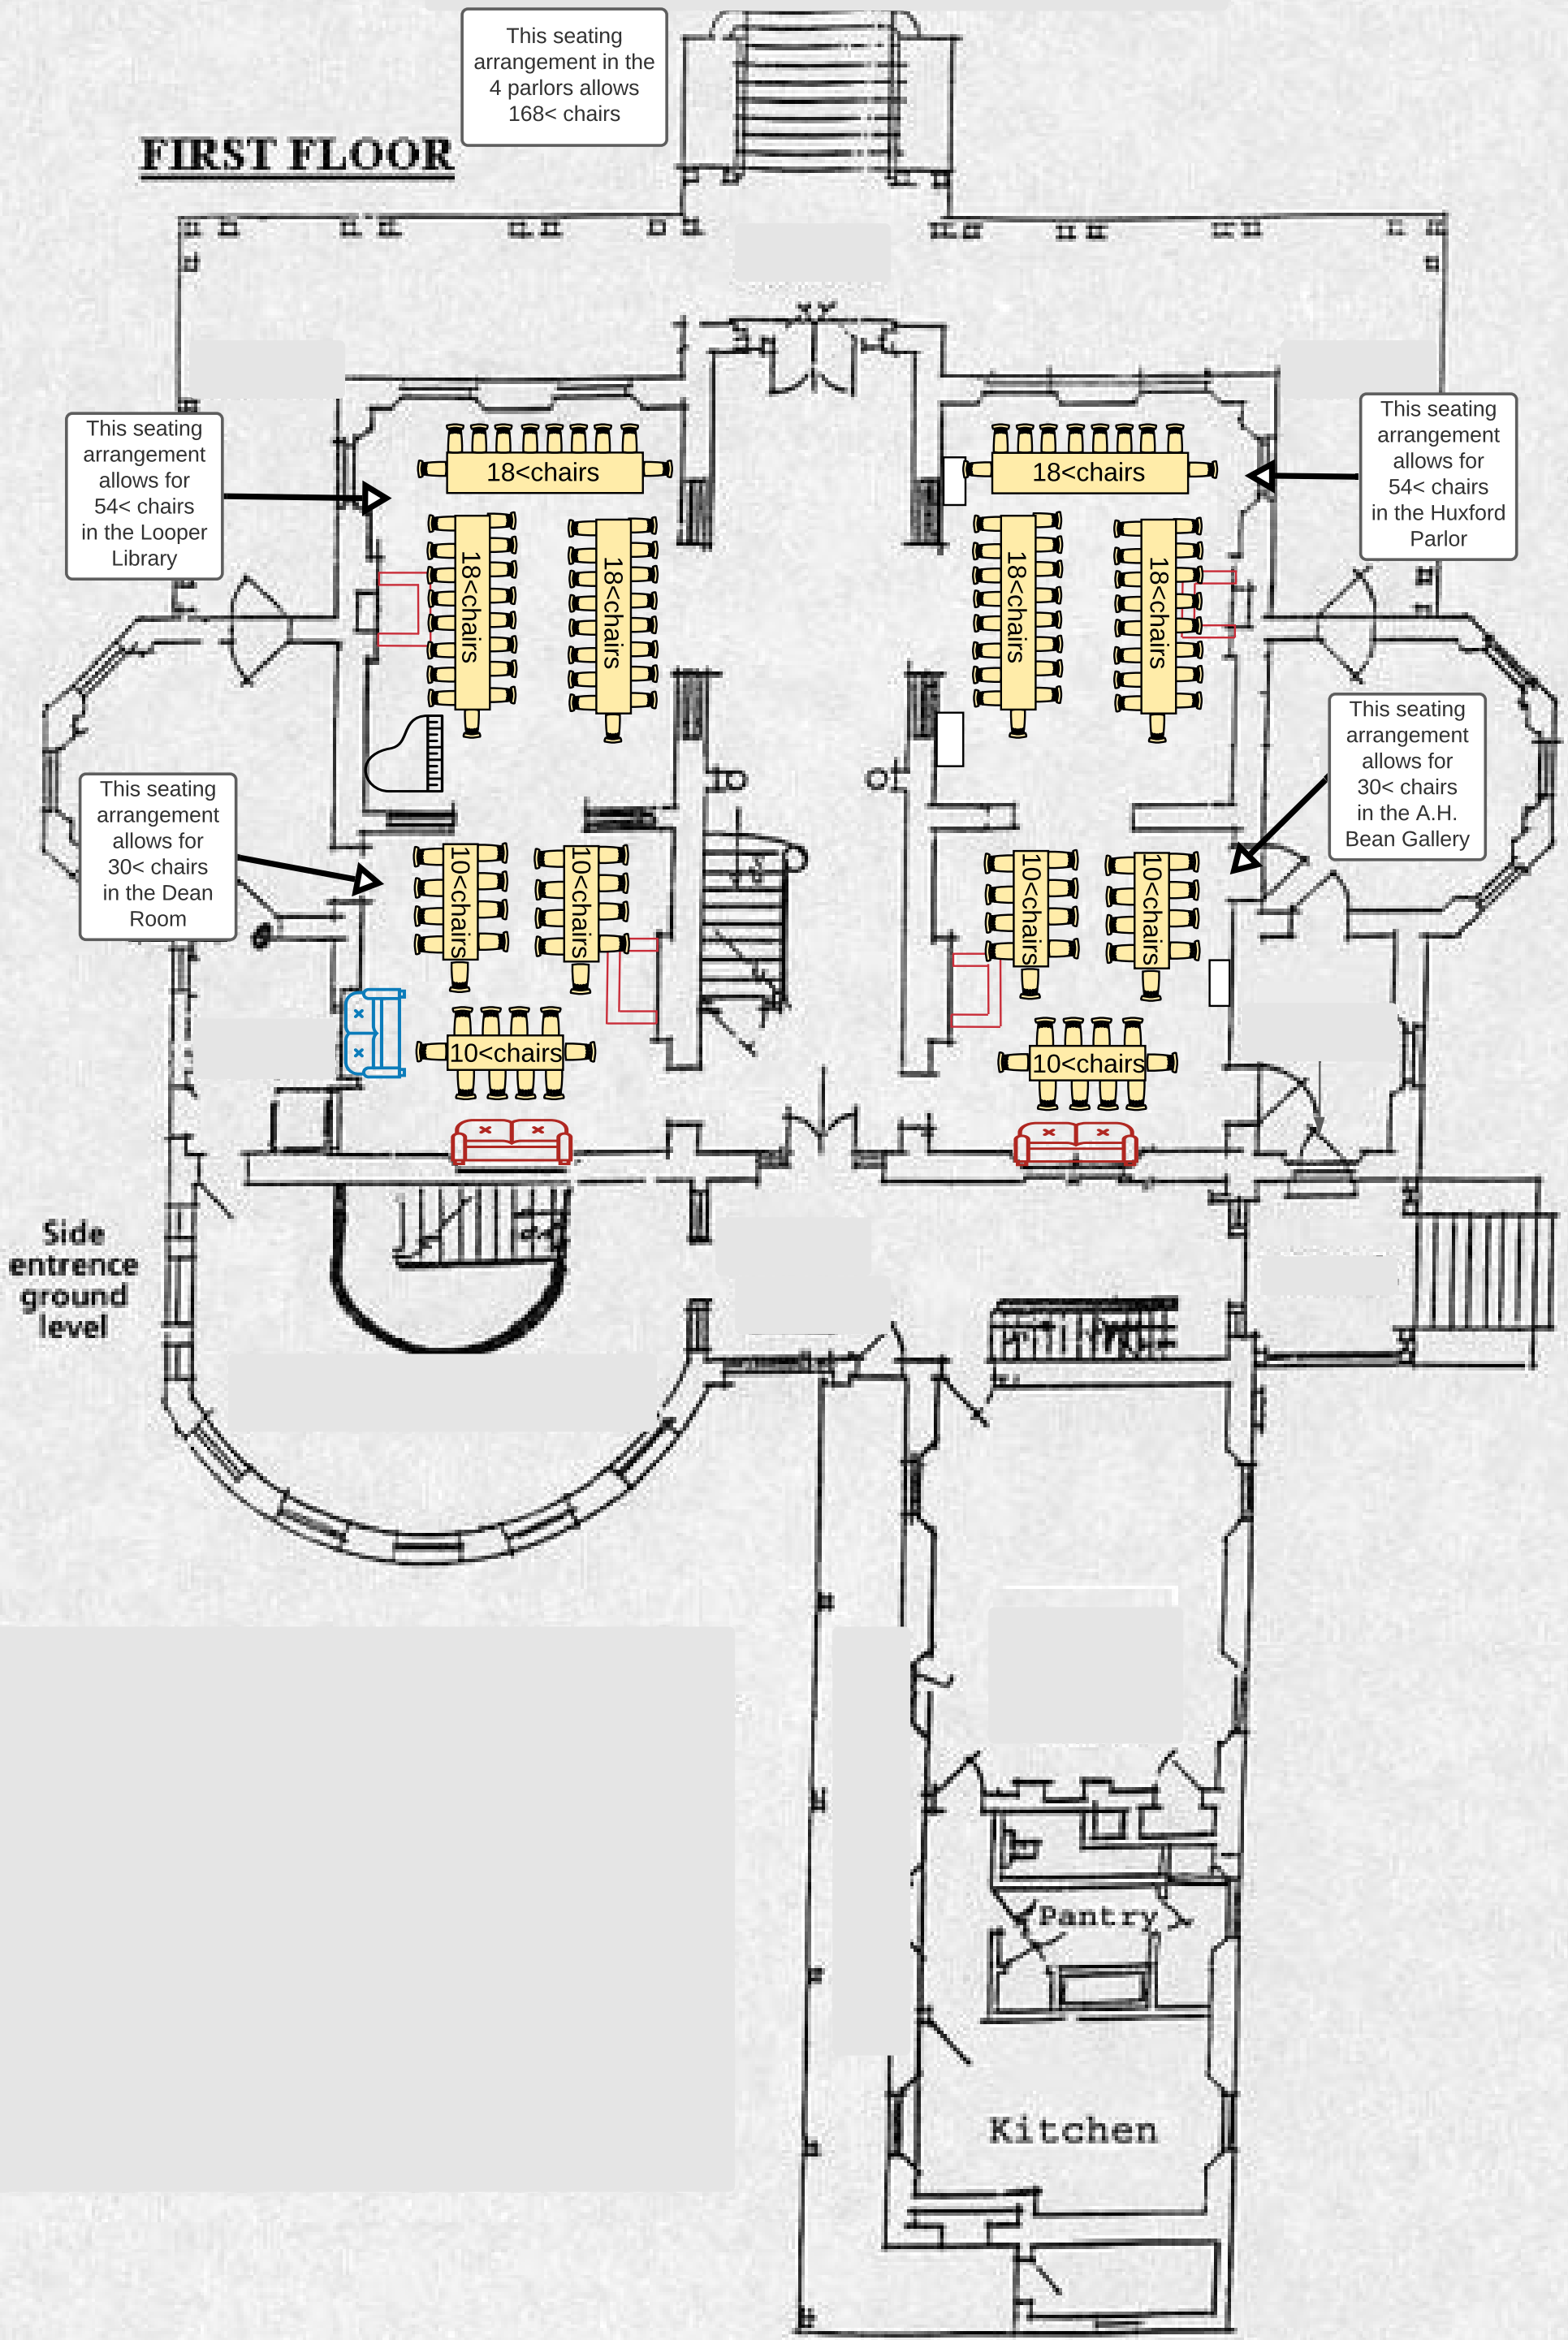

# Capacity\_1

## FIRST FLOOR

This seating arrangement in the 4 parlors allows 168< chairs

This seating arrangement allows for 54< chairs in the Loper Library

This seating arrangement allows for 54< chairs in the Huxford Parlor

This seating arrangement allows for 30< chairs in the A.H. Bean Gallery

This seating arrangement allows for 30< chairs in the Dean Room

Side entrance ground level

Pantry

Kitchen